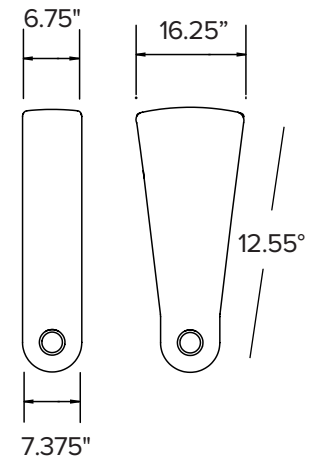

TALIA II

SALAMANDER CUSTOM SEATING

Risers and Rows

78.5" deep platform recommended with 7" riser step typical.

Ⓑ = 6.75" Seat Back Wall Clearance

Ⓐ = 36" Recommended Row Spacing,
(Measured with chair in upright position)