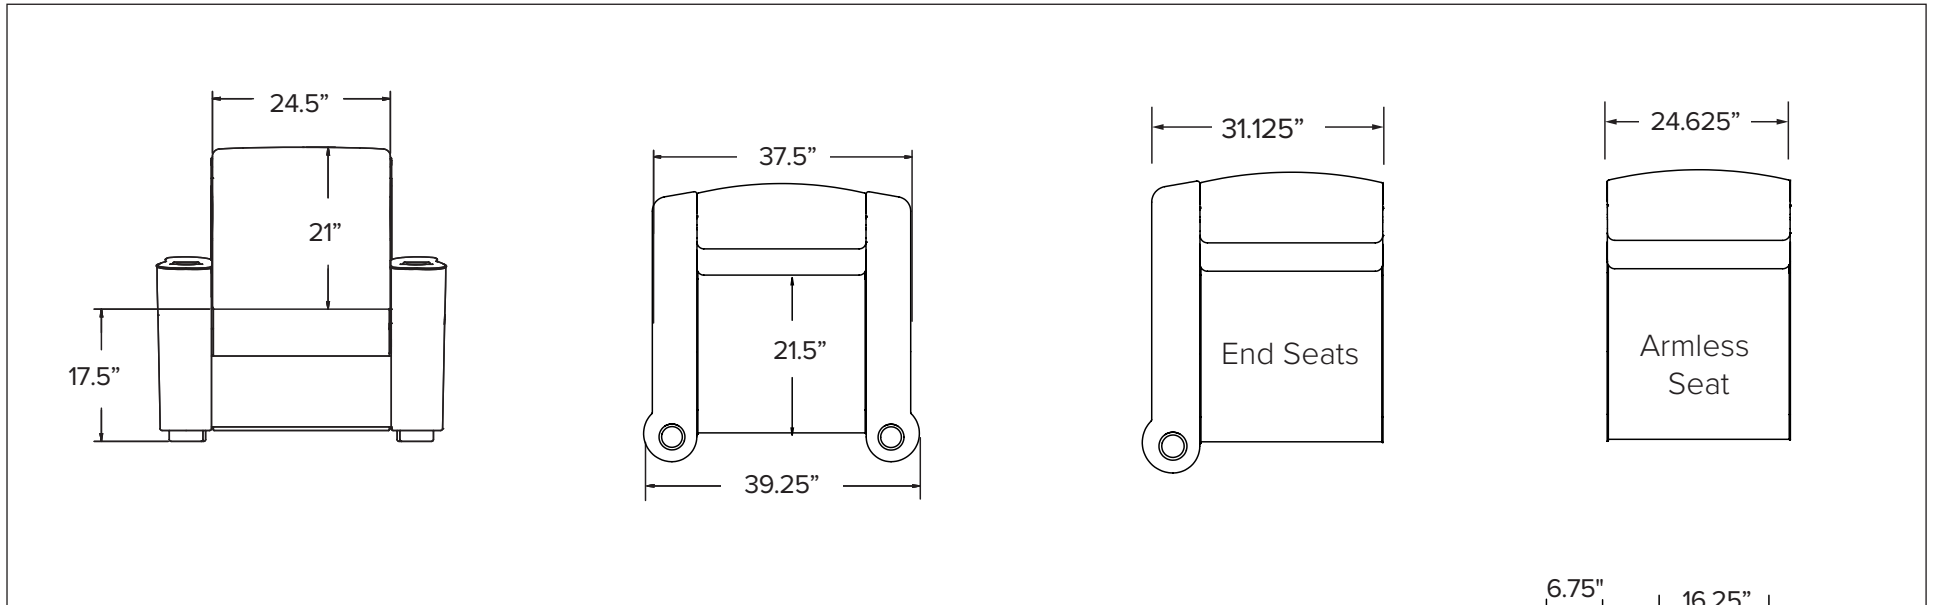

TALIA II

SALAMANDER CUSTOM SEATING

Risers and Rows

78.5" deep platform recommended with 7" riser step typical.

Ⓑ = 6.75" Seat Back Wall Clearance

Ⓐ = 36" Recommended Row Spacing,
(Measured with chair in upright position)