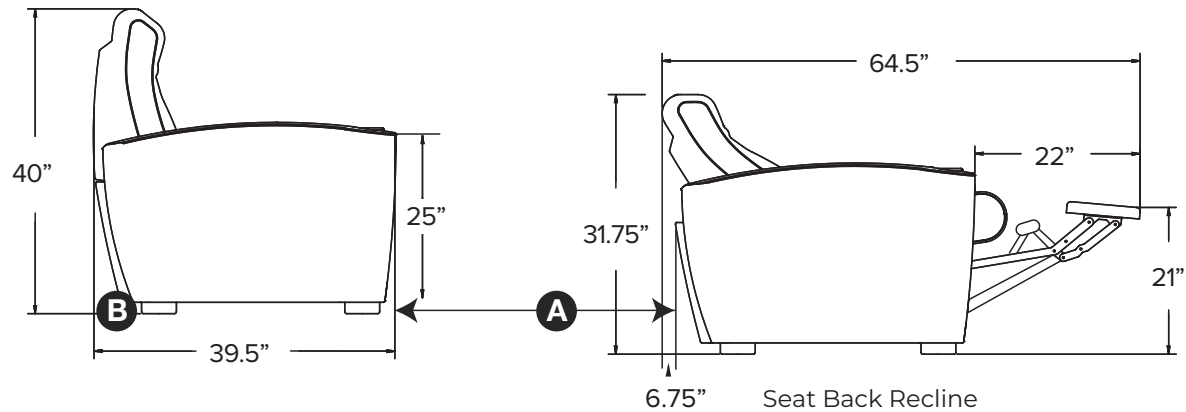

TALIA II

SALAMANDER CUSTOM SEATING

Risers and Rows

78.5" deep platform recommended with 7" riser step typical.

Ⓑ = 6.75" Seat Back Wall Clearance

Ⓐ = 36" Recommended Row Spacing,
(Measured with chair in upright position)