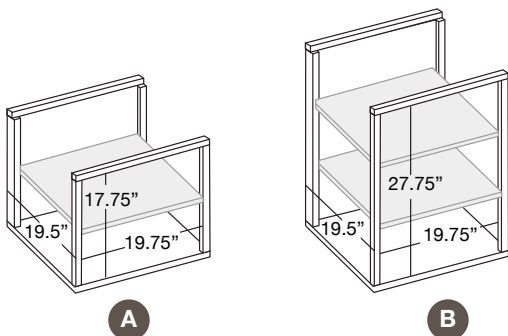

B - Single-Width Compartment

19.75"W x 19.5"D x 27.75"H

C - Media Drawer

18.625"W x 18"D x 7.75"H
holds 75 DVD's and or 111 CD's

D - Single-Width Center Speaker / Multi-Functional Compartment

19.75"W x 19.5"D x 9"H

G - Double-Width Center Speaker / Multi-Functional Compartment

40.5"W x 19.5"D x 9"H

F - Triple-Width Center Speaker / Multi-Functional Compartment

61.25"W x 19.5"D x 9"H

H - Double-Width Center Speaker / Multi-Functional Compartment

40.5"W x 19.5"D x 8.15"H

AUDIO CABINETS

217

317

517

617

AUDIO VIDEO CABINETS

221