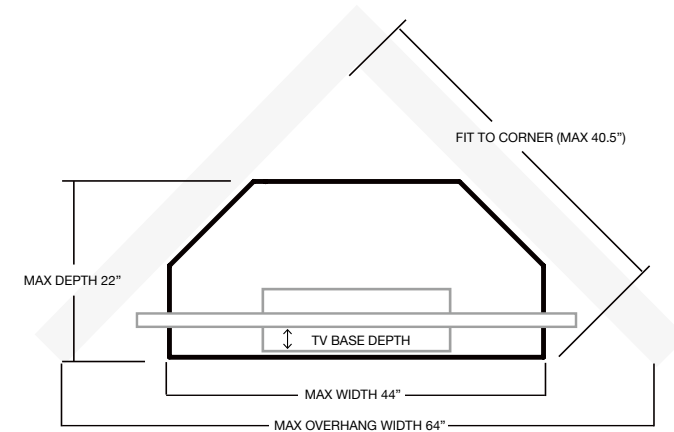

345

*TV Size: up to 90"

CHAMELEON CORNER AV CABINETS

Accommodating smaller spaces, our Corner Cabinets open up possibilities in a variety of living spaces. Corner Units available in three configurations and all Chameleon Styles.

221 CORNER

Rec. TV Size: up to 50"

323 CORNER

Rec. TV Size: up to 50"

329 CORNER

Rec. TV Size: up to 50"

Includes Speaker Grill

*CORNER INTERIOR

- 40" wide x 10" deep
- 32" wide x 14" deep
- 19" wide x 20" deep

*CORNER EXTERIOR

TV SIZING:

For every 1" of depth required by the TV base, subtract 1.8 from 64. This is the MAX TV width at the required depth. Note: Minor gains can be had by moving cabinet forward. This will cause a gap but will produce 1.8" in width per inch moved forward.