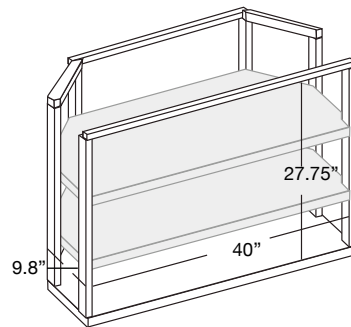

345

*TV Size: up to 90"

CHAMELEON CORNER AV CABINETS

Accommodating smaller spaces, our Corner Cabinets open up possibilities in a variety of living spaces. Corner Units available in three configurations and all Chameleon Styles.

221 CORNER

Rec. TV Size: up to 50"

323 CORNER

Rec. TV Size: up to 50"

329 CORNER

Rec. TV Size: up to 50"

Includes Speaker Grill

*CORNER INTERIOR

- 40" wide x 10" deep
- 32" wide x 14" deep
- 19" wide x 20" deep

*CORNER EXTERIOR

TV SIZING:

For every 1" of depth required by the TV base, subtract 1.8 from 64. This is the MAX TV width at the required depth. Note: Minor gains can be had by moving cabinet forward. This will cause a gap but will produce 1.8" in width per inch moved forward.

CHAMELEON LOW PROFILE AV CABINETS

Simple installation. Affix to wall with toggle bolts.

Interior Dimensions

A3 19.75"W x 11"D x 17.75"H

B3 19.75"W x 11"D x 27.75"H

G3 40.5"W x 11"D x 9"H

Low Profile 337

64.75"W x 31.375"H x 12"D