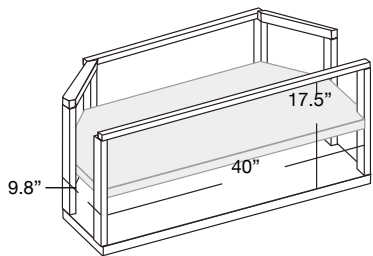

345

*TV Size: up to 90"

CHAMELEON CORNER AV CABINETS

Accommodating smaller spaces, our Corner Cabinets open up possibilities in a variety of living spaces. Corner Units available in three configurations and all Chameleon Styles.

221 CORNER

Rec. TV Size: up to 50"

323 CORNER

Rec. TV Size: up to 50"

329 CORNER

Rec. TV Size: up to 50"

Includes Speaker Grill

*CORNER INTERIOR

- 40" wide x 10" deep
- 32" wide x 14" deep
- 19" wide x 20" deep

*CORNER EXTERIOR

TV SIZING:

For every 1" of depth required by the TV base, subtract 1.8 from 64. This is the MAX TV width at the required depth. Note: Minor gains can be had by moving cabinet forward. This will cause a gap but will produce 1.8" in width per inch moved forward.

CHAMELEON LOW PROFILE AV CABINETS

Simple installation. Affix to wall with toggle bolts.

Interior Dimensions

A3 19.75"W x 11"D x 17.75"H

B3 19.75"W x 11"D x 27.75"H

G3 40.5"W x 11"D x 9"H

Low Profile 337

64.75"W x 31.375"H x 12"D