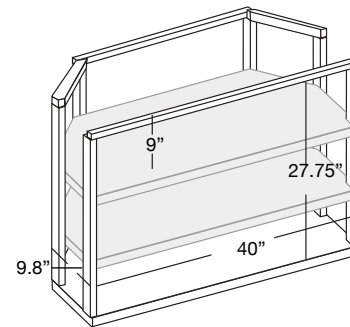

345

*TV Size: up to 90"

CHAMELEON CORNER AV CABINETS

Accommodating smaller spaces, our Corner Cabinets open up possibilities in a variety of living spaces. Corner Units available in three configurations and all Chameleon Styles.

221 CORNER

Rec. TV Size: up to 50"

323 CORNER

Rec. TV Size: up to 50"

329 CORNER

Rec. TV Size: up to 50"

Includes Speaker Grill

*CORNER INTERIOR

- 40" wide x 10" deep
- 32" wide x 14" deep
- 19" wide x 20" deep

*CORNER EXTERIOR

TV SIZING:

For every 1" of depth required by the TV base, subtract 1.8 from 64. This is the MAX TV width at the required depth. Note: Minor gains can be had by moving cabinet forward. This will cause a gap but will produce 1.8" in width per inch moved forward.

CHAMELEON LOW PROFILE AV CABINETS

Simple installation. Affix to wall with toggle bolts.

Interior Dimensions

A3 19.75"W x 11"D x 17.75"H

B3 19.75"W x 11"D x 27.75"H

G3 40.5"W x 11"D x 9"H

Low Profile 337

64.75"W x 31.375"H x 12"D