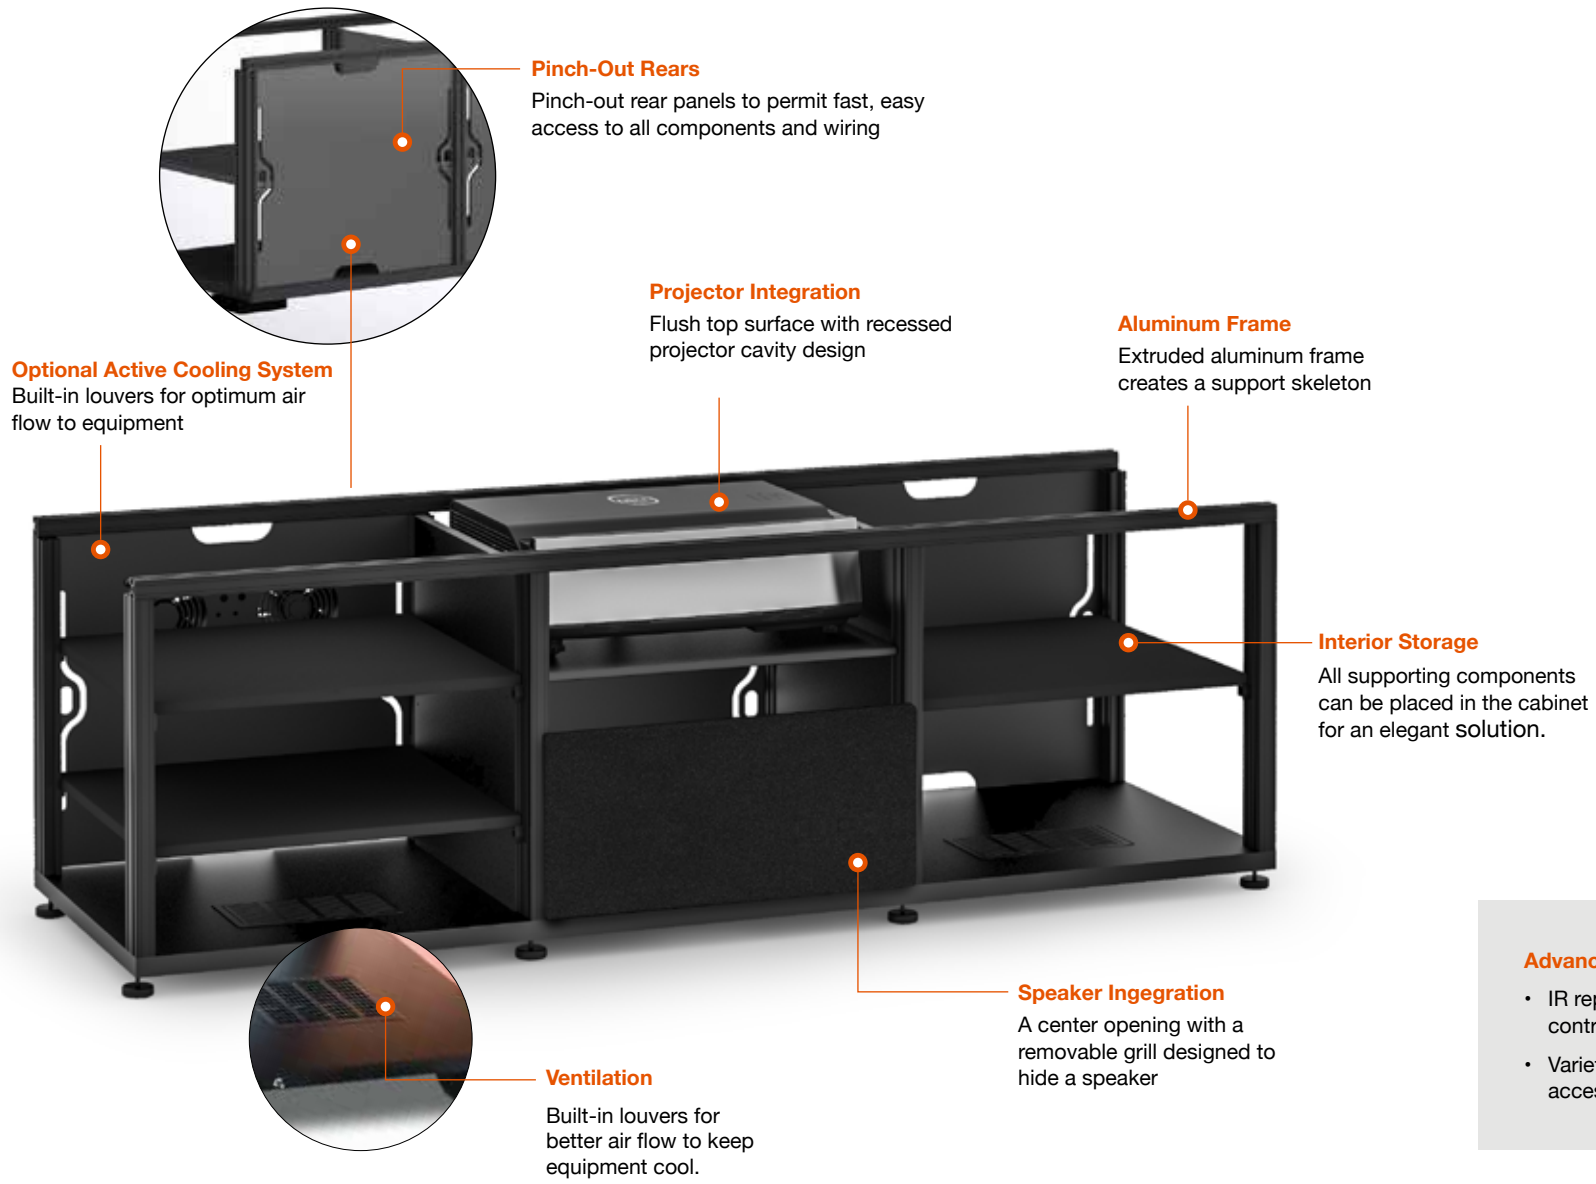

These new commercial and residential projector solutions are now manufactured for the unique needs of Dell, Epson, Hisense, Sony, and Vivitek.

EPSON[®]

Hisense

SONY[®]

vivitek[®]
Vivid Color. Vivid Life

SPECIALLY-DESIGNED PROJECTOR CABINETS

SEAMLESS INTEGRATION FOR EVERY BRAND AND PROJECT

AV integrators understand the value of collaborating with an experienced team from start to finish of crucial projects. Sourcing Salamander brand-specific projection cabinets assures optimal compatibility, modern design, superior construction, simple installation with no need to open walls or ceilings, and fast delivery of the right solutions.

Pinch-Out Rears
Pinch-out rear panels to permit fast, easy access to all components and wiring

Projector Integration
Flush top surface with recessed projector cavity design

Aluminum Frame
Extruded aluminum frame creates a support skeleton

Interior Storage
All supporting components can be placed in the cabinet for an elegant solution.

Speaker Ingegration
A center opening with a removable grill designed to hide a speaker

Ventilation
Built-in louvers for better air flow to keep equipment cool.