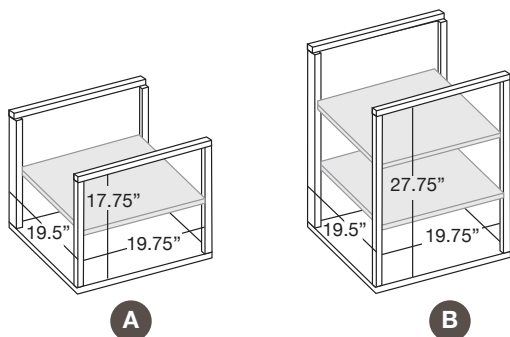

19.75"W x 19.5"D x 17.75"H

A1 - Subwoofer Compartment

19.75"W x 19.5"D x 17.75"H

B - Single-Width Compartment

19.75"W x 19.5"D x 27.75"H

C - Media Drawer

18.625"W x 18"D x 7.75"H
holds 75 DVD's and or 111 CD's

D - Single-Width Center Speaker / Multi-Functional Compartment

19.75"W x 19.5"D x 9"H

G - Double-Width Center Speaker / Multi-Functional Compartment

40.5"W x 19.5"D x 9"H

F - Triple-Width Center Speaker / Multi-Functional Compartment

61.25"W x 19.5"D x 9"H

H - Double-Width Center Speaker / Multi-Functional Compartment

40.5"W x 19.5"D x 8.15"H

AUDIO CABINETS

217

317

517

617