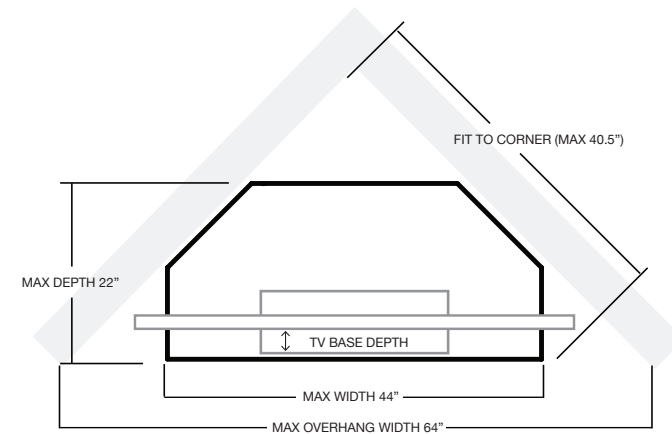

245

*TV Size: up to 90"

345

*TV Size: up to 90"

CHAMELEON CORNER AV CABINETS

Accommodating smaller spaces, our Corner Cabinets open up possibilities in a variety of living spaces. Corner Units available in three configurations and all Chameleon Styles.

221 CORNER
Rec. TV Size: up to 50"

323 CORNER
Rec. TV Size: up to 50"

329 CORNER
Rec. TV Size: up to 50"
Includes Speaker Grill

*CORNER INTERIOR

- 40" wide x 10" deep
- 32" wide x 14" deep
- 19" wide x 20" deep

*CORNER EXTERIOR

TV SIZING:

For every 1" of depth required by the TV base, subtract 1.8 from 64. This is the MAX TV width at the required depth. Note: Minor gains can be had by moving cabinet forward. This will cause a gap but will produce 1.8" in width per inch moved forward.