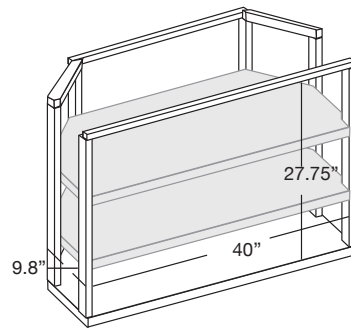

245

*TV Size: up to 90"

345

*TV Size: up to 90"

CHAMELEON CORNER AV CABINETS

Accommodating smaller spaces, our Corner Cabinets open up possibilities in a variety of living spaces. Corner Units available in three configurations and all Chameleon Styles.

221 CORNER
Rec. TV Size: up to 50"

323 CORNER
Rec. TV Size: up to 50"

329 CORNER
Rec. TV Size: up to 50"
Includes Speaker Grill

*CORNER INTERIOR

- 40" wide x 10" deep
- 32" wide x 14" deep
- 19" wide x 20" deep