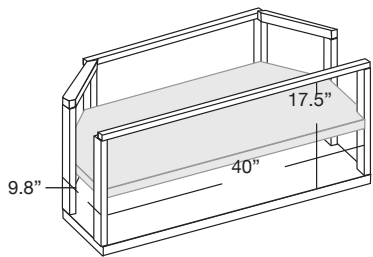

245

*TV Size: up to 90"

345

*TV Size: up to 90"

CHAMELEON CORNER AV CABINETS

Accommodating smaller spaces, our Corner Cabinets open up possibilities in a variety of living spaces. Corner Units available in three configurations and all Chameleon Styles.

221 CORNER
Rec. TV Size: up to 50"

323 CORNER
Rec. TV Size: up to 50"

329 CORNER
Rec. TV Size: up to 50"
Includes Speaker Grill

*CORNER INTERIOR

- 40" wide x 10" deep
- 32" wide x 14" deep
- 19" wide x 20" deep