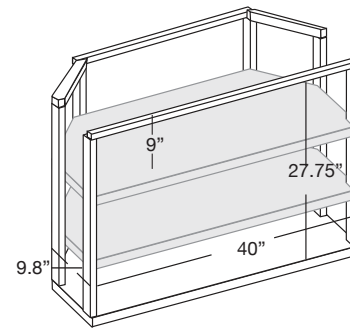

D - Single-Width Center Speaker / Multi-Functional Compartment

19.75"W x 19.5"D x 9"H

G - Double-Width Center Speaker / Multi-Functional Compartment

40.5"W x 19.5"D x 9"H

F - Triple-Width Center Speaker / Multi-Functional Compartment

245

*TV Size: up to 90"

345

*TV Size: up to 90"

CHAMELEON CORNER AV CABINETS

Accommodating smaller spaces, our Corner Cabinets open up possibilities in a variety of living spaces. Corner Units available in three configurations and all Chameleon Styles.

221 CORNER
Rec. TV Size: up to 50"

323 CORNER
Rec. TV Size: up to 50"

329 CORNER
Rec. TV Size: up to 50"
Includes Speaker Grill

*CORNER INTERIOR

- 40" wide x 10" deep
- 32" wide x 14" deep
- 19" wide x 20" deep

*CORNER EXTERIOR

TV SIZING:

For every 1" of depth required by the TV base, subtract 1.8 from 64. This is the MAX TV width at the required depth. Note: Minor gains can be had by moving cabinet forward. This will cause a gap but will produce 1.8" in width per inch moved forward.