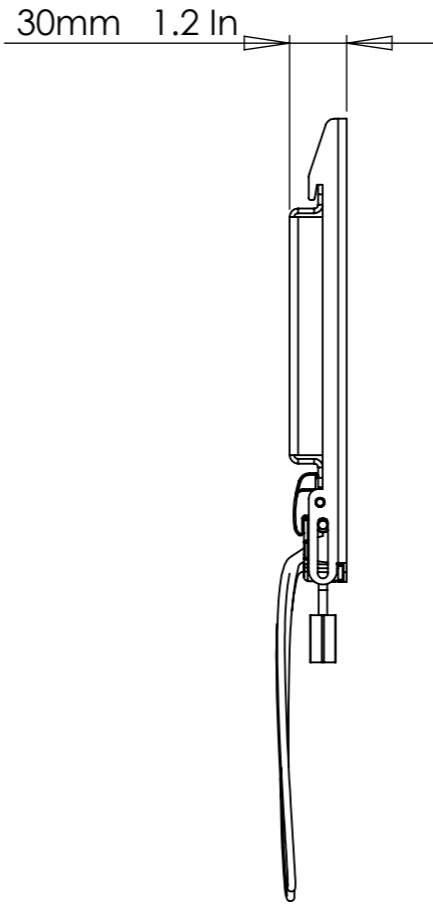

Versie date : 7-11-2007

PLANO MEDIUM

Mesurements in MM Inches

Wall Bracket without wing Extensions

Wall Bracket with wing Extensions