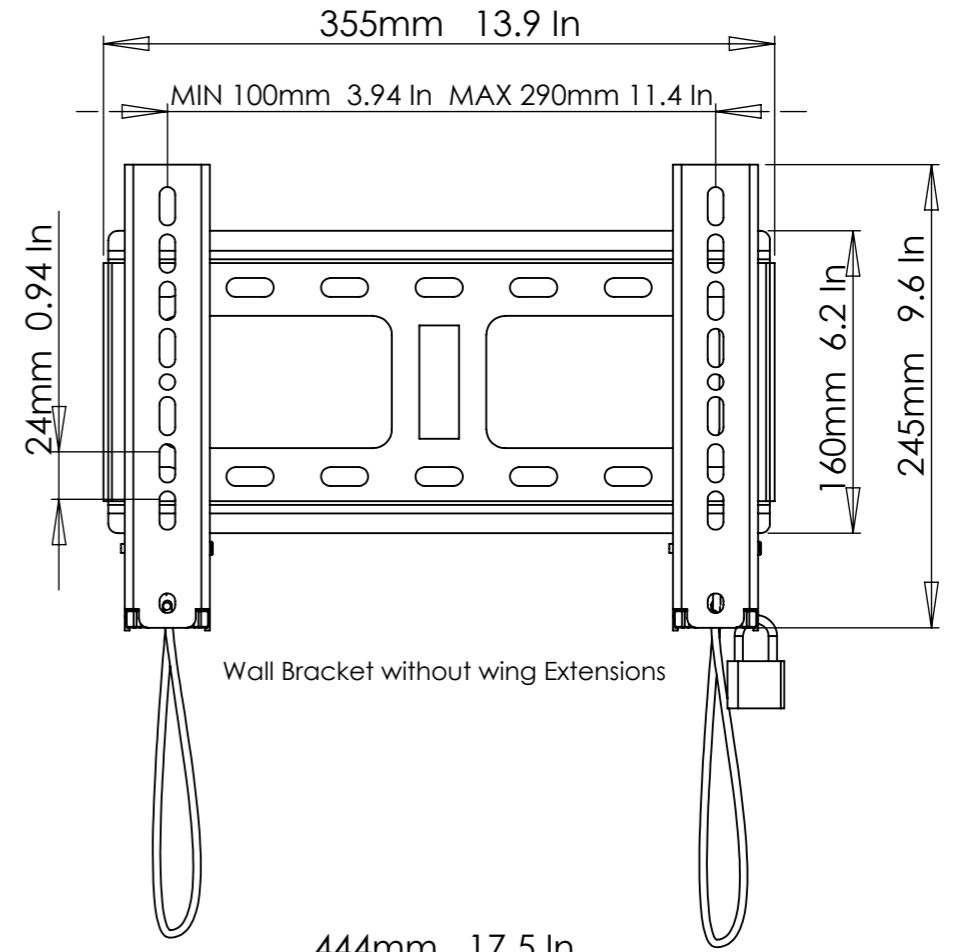

Versie date : 7-11-2007

PLANO MEDIUM

Mesurements in MM Inches

Wall Bracket without wing Extensions

Wall Bracket with wing Extensions