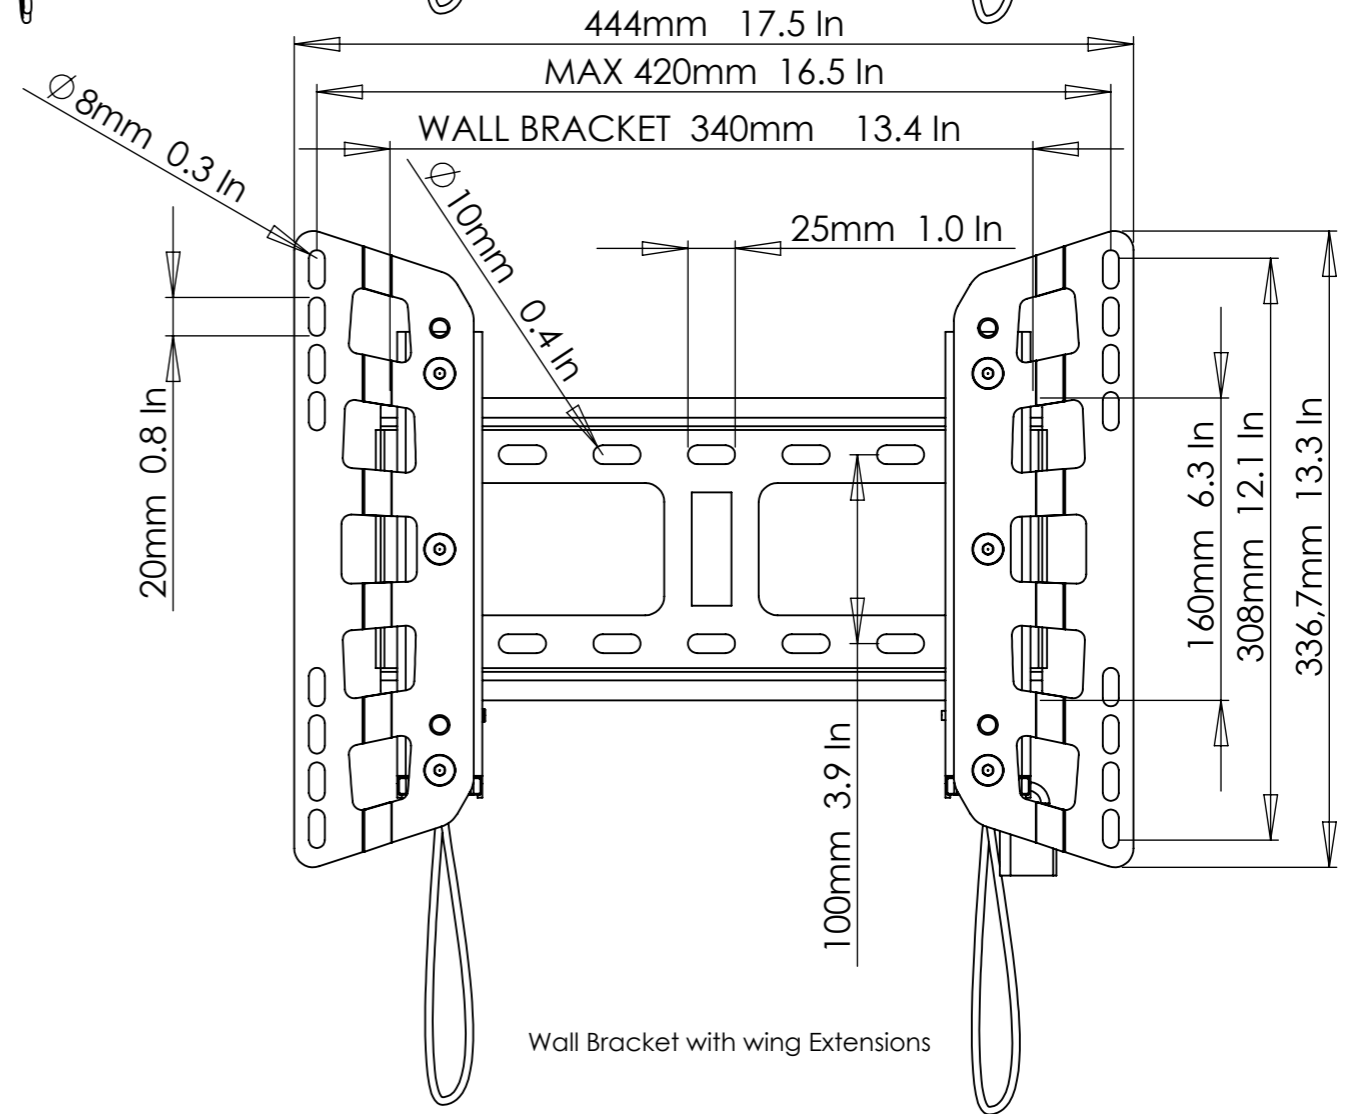

Versie date : 7-11-2007

PLANO MEDIUM

Mesurements in MM Inches

Wall Bracket without wing Extensions

Wall Bracket with wing Extensions