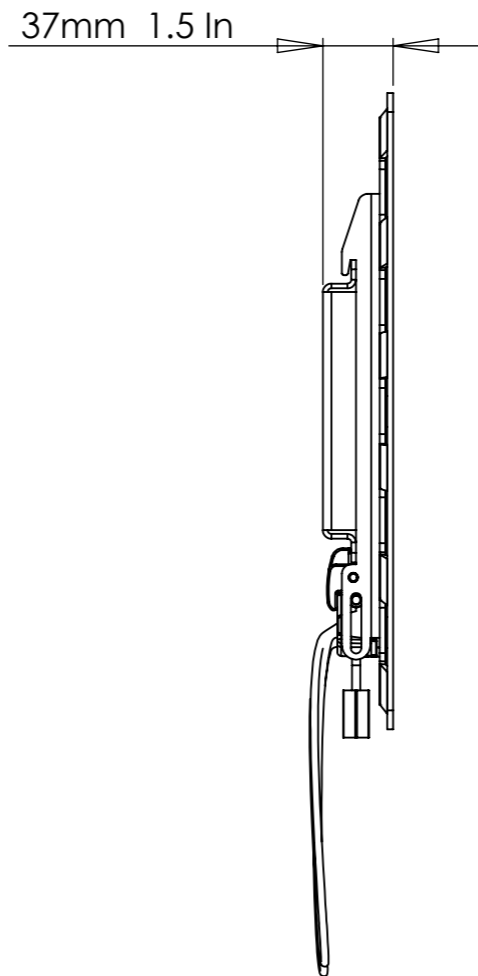

Versie date : 7-11-2007

PLANO MEDIUM

Mesurements in MM Inches

Wall Bracket without wing Extensions

Wall Bracket with wing Extensions