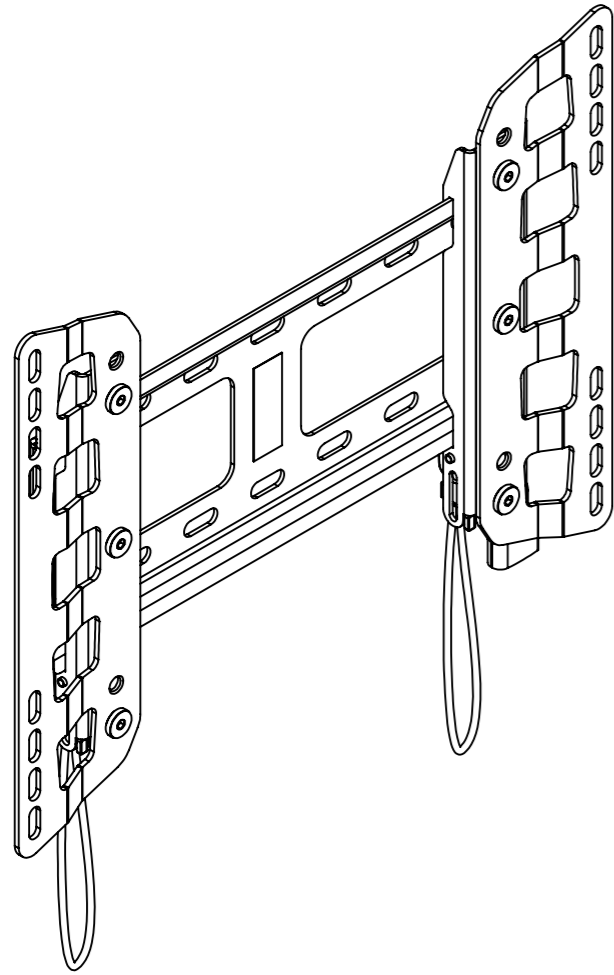

Versie date : 7-11-2007

PLANO MEDIUM

Mesurements in MM Inches

Wall Bracket without wing Extensions

Wall Bracket with wing Extensions