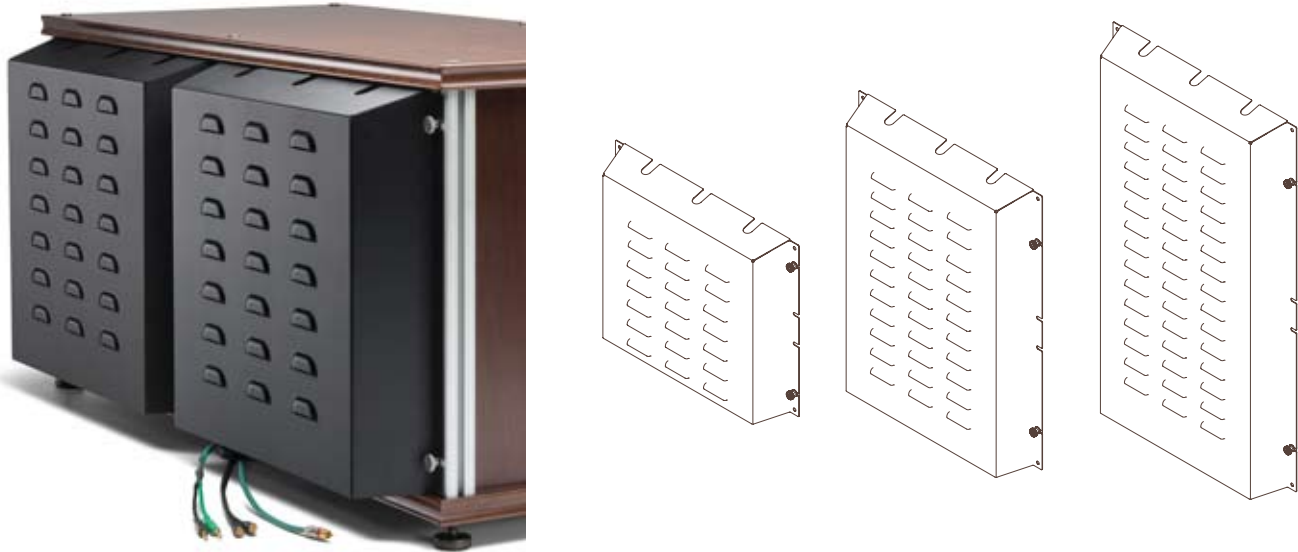

SA/XR20

SA/XR30

Extended Rears

These optional rear panels provide extra depth and even better ventilation than our standard rear panels. All rear panels are easily removable with thumbnuts for quick components access.

- Constructed of heavy-weight black powder-coated steel with ventilation louvers.
- Provide an extra 3.5 inches (23.5") of inside cabinet depth for larger components.
- Can be used in conjunction with standard rear panels.

Finish: Black

Exterior Dimensions:

SA/XR20 - 22.25" W x 17.75" H x 3.5" D

SA/XR30 - 22.25" W x 27.75" H x 3.5" D

Extended Rear Panels

These optional rear panels provide extra depth and even better ventilation than our standard rear panels. All rear panels are easily removable with thumbnuts for quick components access.

Finish: Black

Measure:

- Constructed of heavy-weight black powder-coated steel with ventilation louvers.
- Provide an extra 3.5 inches (21.5") of inside cabinet depth for larger components.
- Can be used in conjunction with standard rear panels.