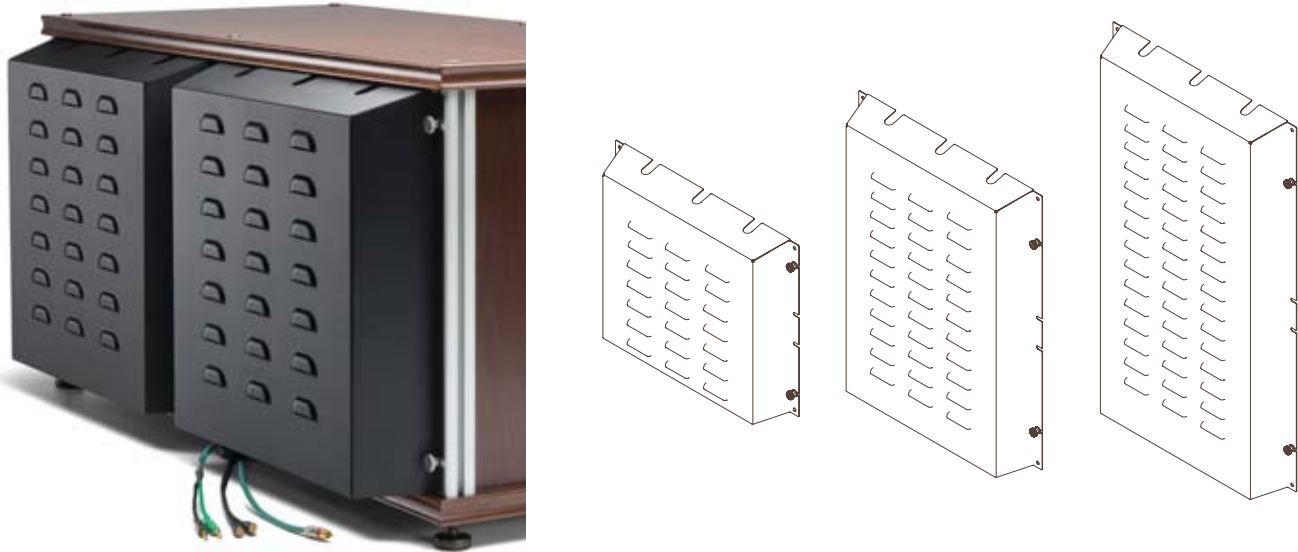

Extended Rear Panels

These optional rear panels provide extra depth and even better ventilation than our standard rear panels. All rear panels are easily removable with thumb-nuts for quick components access.

Finish: Black

Features:

- Constructed of heavy-weight black powder-coated steel with ventilation louvers.
- Provide an extra 89 mm of inside cabinet depth for larger components for a total of 546 mm.
- Can be used in conjunction with standard rear panels.

Measure:

SA/XR20 - 565 mm Wide x 451 mm High x 89 mm Deep

SA/XR30 - 565 mm Wide x 705 mm High x 89 mm Deep

SA/XR40 - 565 mm Wide x 959 mm High x 89 mm Deep

Models:

SA/XR20 - Extended Rear Panel for 508 mm High Cabinets

SA/XR30 - Extended Rear Panel for 762 mm High Cabinets

SA/XR40 - Extended Rear Panel for 1016 mm High Cabinets