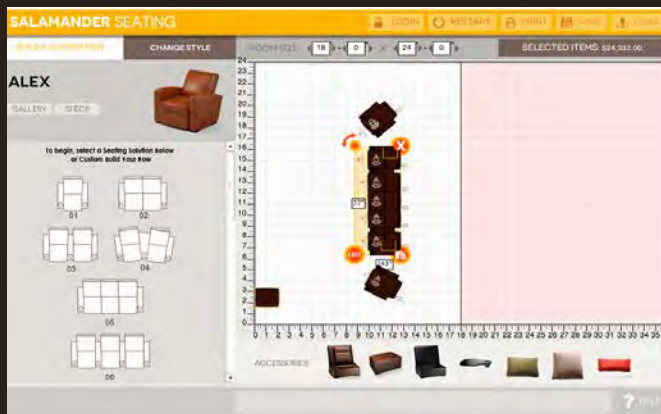

THE PERFECT SEATING SOLUTION

The innovative modular design of all Salamander seating styles means your options are endless.

Suit your space, taste and needs to enhance the comfort and enjoyment of your home theater experience in just a few steps.

Custom design your home theater room with our user-friendly DESIGN YOUR OWN configurator,

SalamanderDesigns.com/DYO.

STYLE

Choose yours.