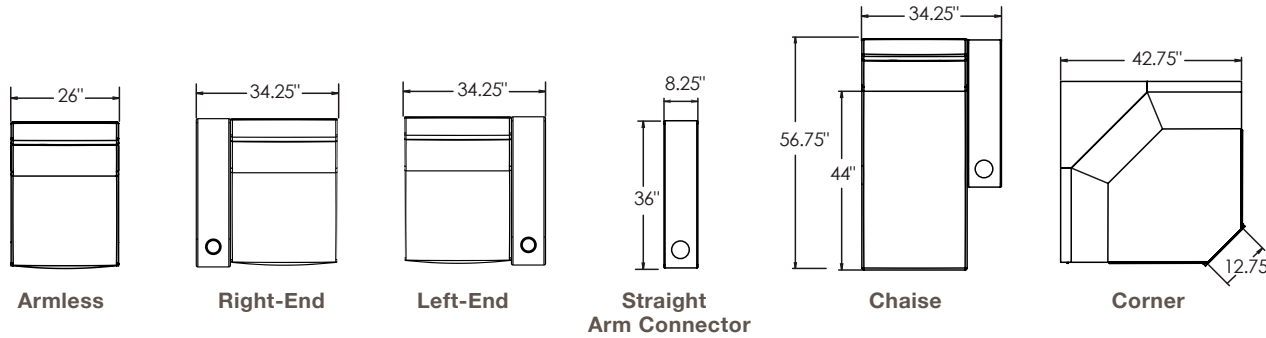

MODULES

End chair, chaise or corner modules combine with chair connectors or armless chairs for straight rows or sectionals.
Two armless Olivia modules can be joined without arm connectors.

SPECIFICATIONS

Dimensional Tolerance:
Allow 1/2" (12mm) to each chair for cushion variation.

77" deep platform recommended with 7" riser step typical.

MODULAR SOLUTIONS

- Wall-away recliner mechanism allows close-to-wall positioning
- Fully-adjustable, motorized* recliner or 3-position manual recliner or non-reclining mechanism
- Corner section is non-reclining and includes 3 loose pillows
- Chaise section is non-reclining
- Stylish two-tone leather and Veluto fabric seats provide design personalization
- Tailored, double-needle stitch with optional contrast stitching
- Black, silver or no cup holder