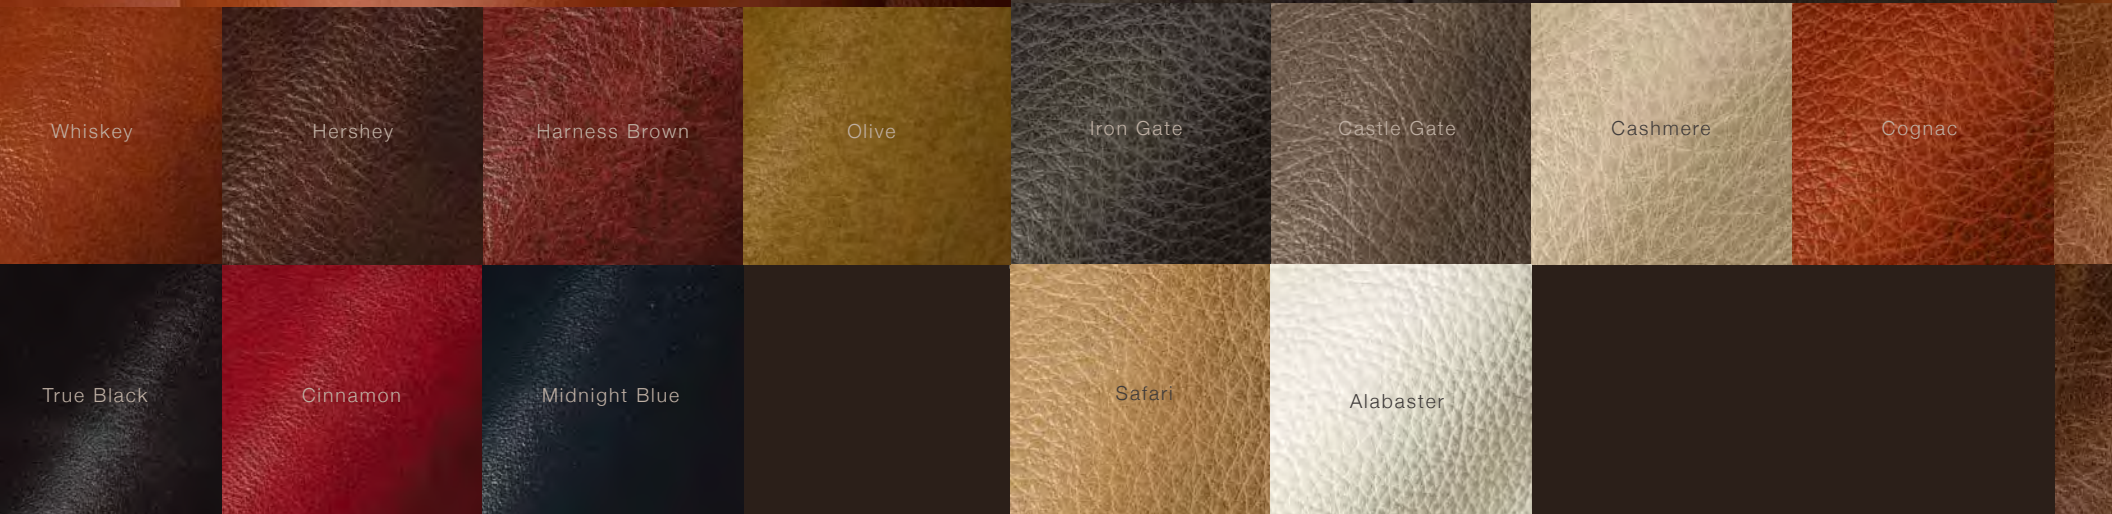

PREMIUM LEATHER LUSTRA

Full hides of supple, top-grain steer leather are carefully selected, dyed and top coated for added protection. Lustra's soft hand and classic character are reminiscent of Old English bridle.

PREMIUM LEATHER ROYAL

Fine Italian, aniline dyed leather with a soft and supple hand. Fine graining enhances Royal's beauty and gives it a warm, cozy appeal. Colors exhibit an earthy hue reminiscent of a fine pair of worn chaps.