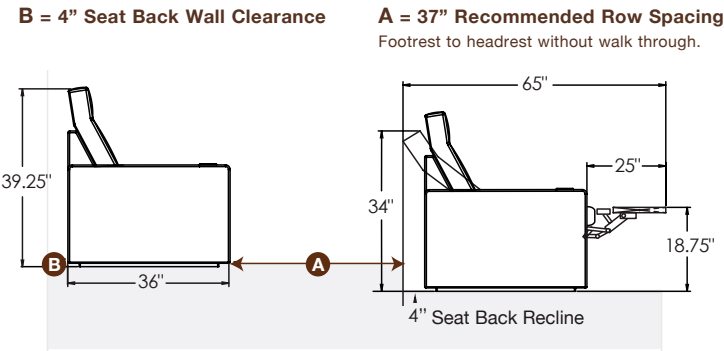

MODULES

End chair, chaise or corner modules combine with chair connectors or armless chairs for straight rows or sectionals.
Two armless Olivia modules can be joined without arm connectors.

SPECIFICATIONS

Dimensional Tolerance:
Allow 1/2" (12mm) to each chair for cushion variation.

77" deep platform recommended with 7" riser step typical.

MODULAR SOLUTIONS

- Wall-away recliner mechanism allows close-to-wall positioning
- Fully-adjustable, motorized* recliner or 3-position manual recliner or non-reclining mechanism
- Corner section is non-reclining and includes 3 loose pillows
- Chaise section is non-reclining
- Stylish two-tone leather and Veluto fabric seats provide design personalization
- Tailored, double-needle stitch with optional contrast stitching
- Black, silver or no cup holder