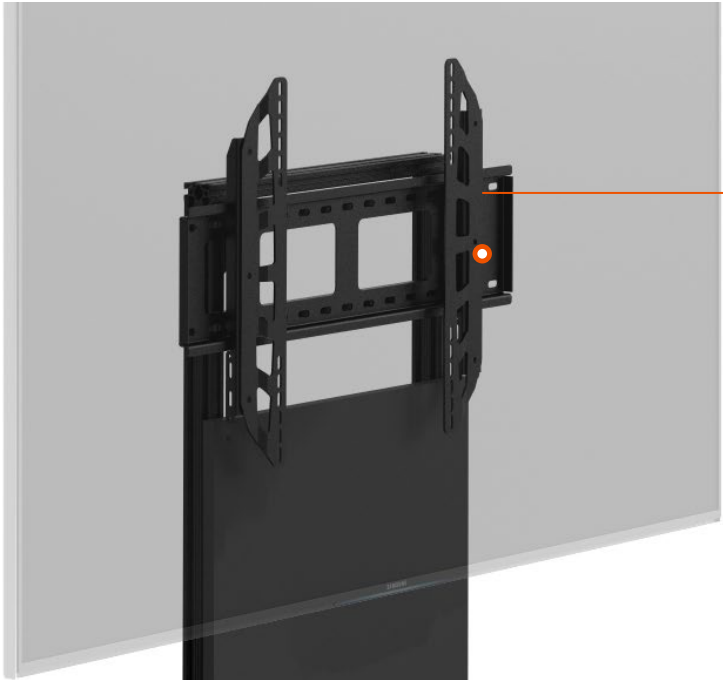

THE INSIDE STORY