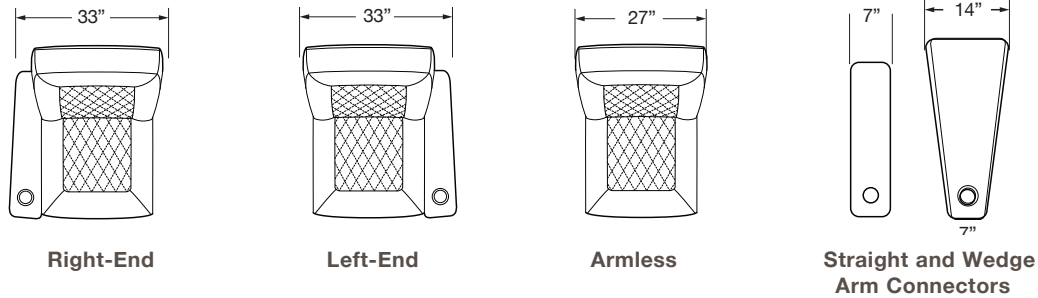

## MODULES

End chairs combine with chair connectors or armless chairs for straight or wedge shaped rows.  
Two armless Luca modules can be joined without arm connectors.