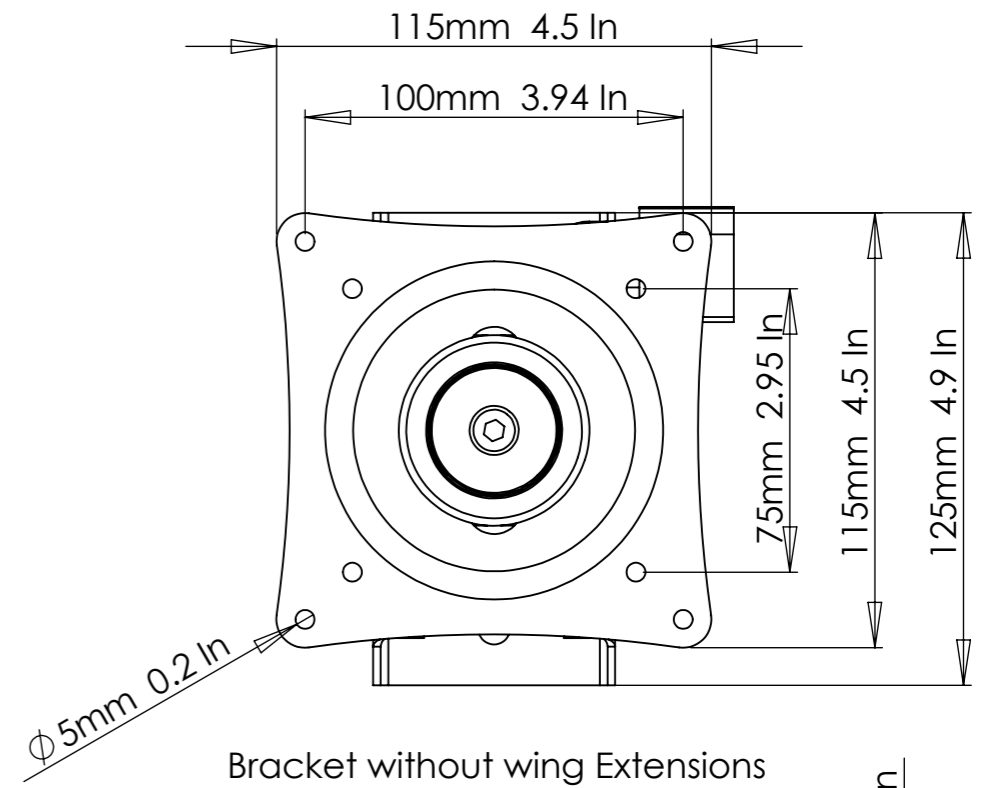

Versie date : 7-11-2007

FLEXO SMALL

Mesurements in MM Inches

Bracket without wing Extensions

Bracket with wing Extensions