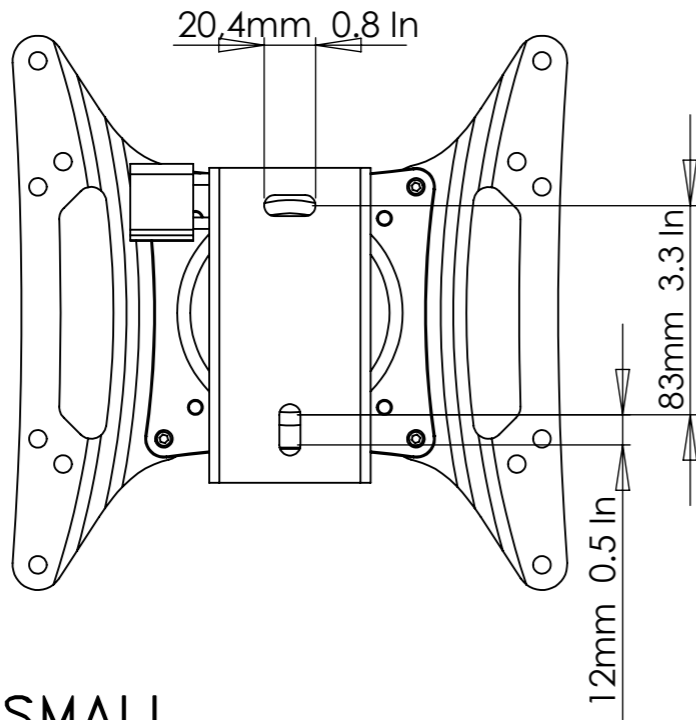

Versie date : 7-11-2007

FLEXO SMALL

Mesurements in MM Inches

Bracket without wing Extensions

Bracket with wing Extensions