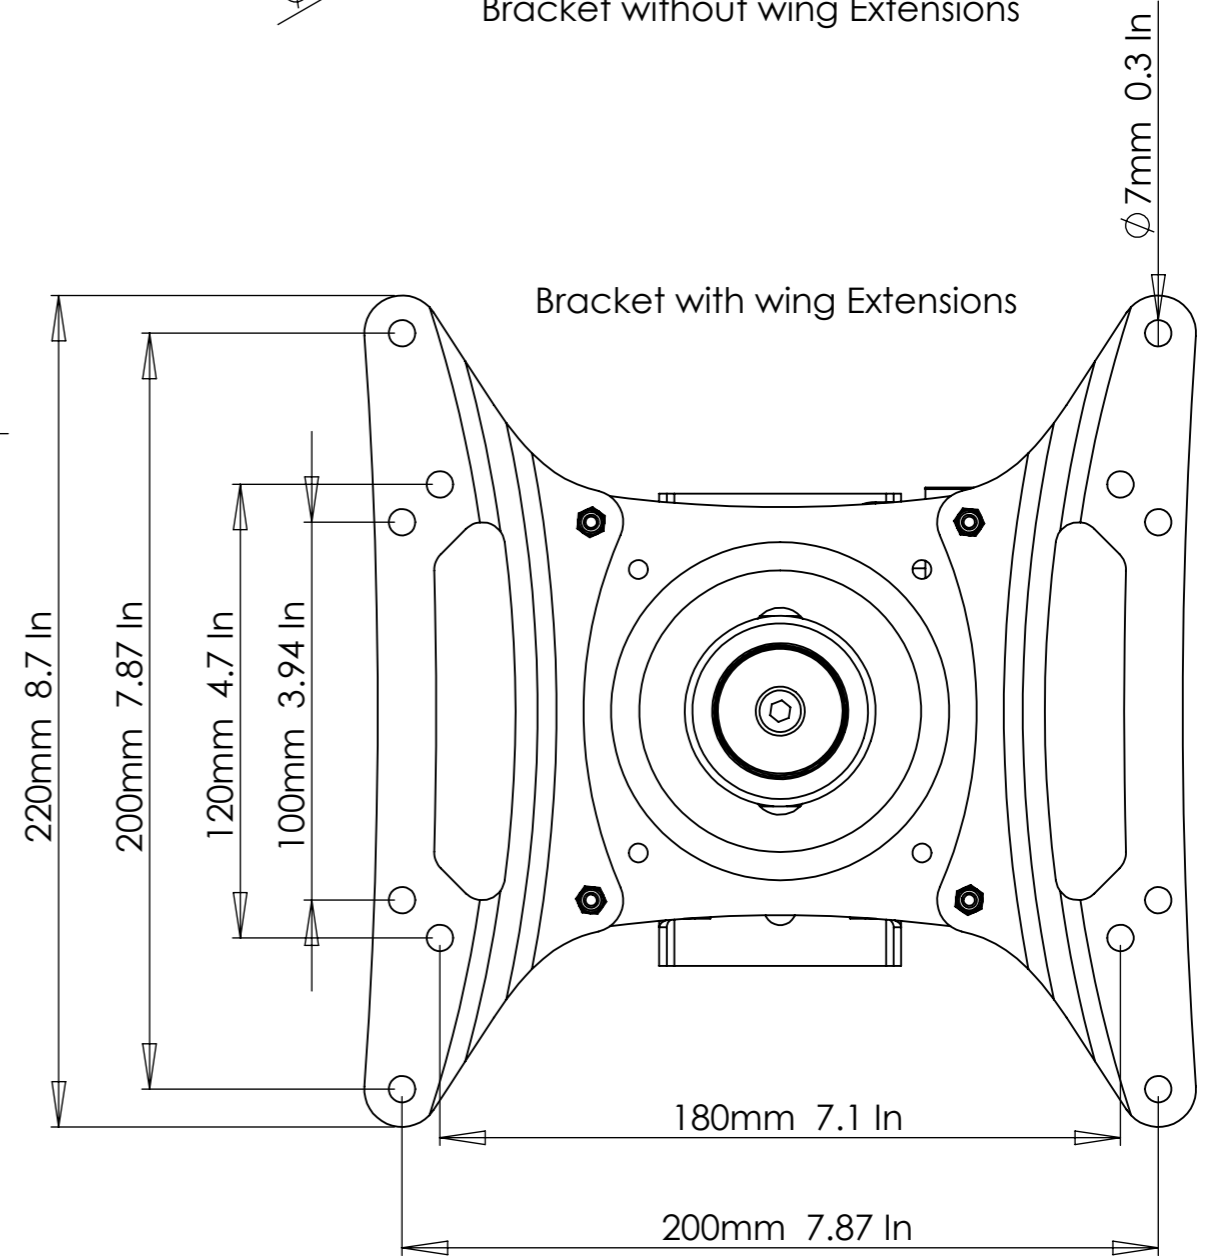

Versie date : 7-11-2007

FLEXO SMALL

Mesurements in MM Inches

Bracket without wing Extensions

Bracket with wing Extensions